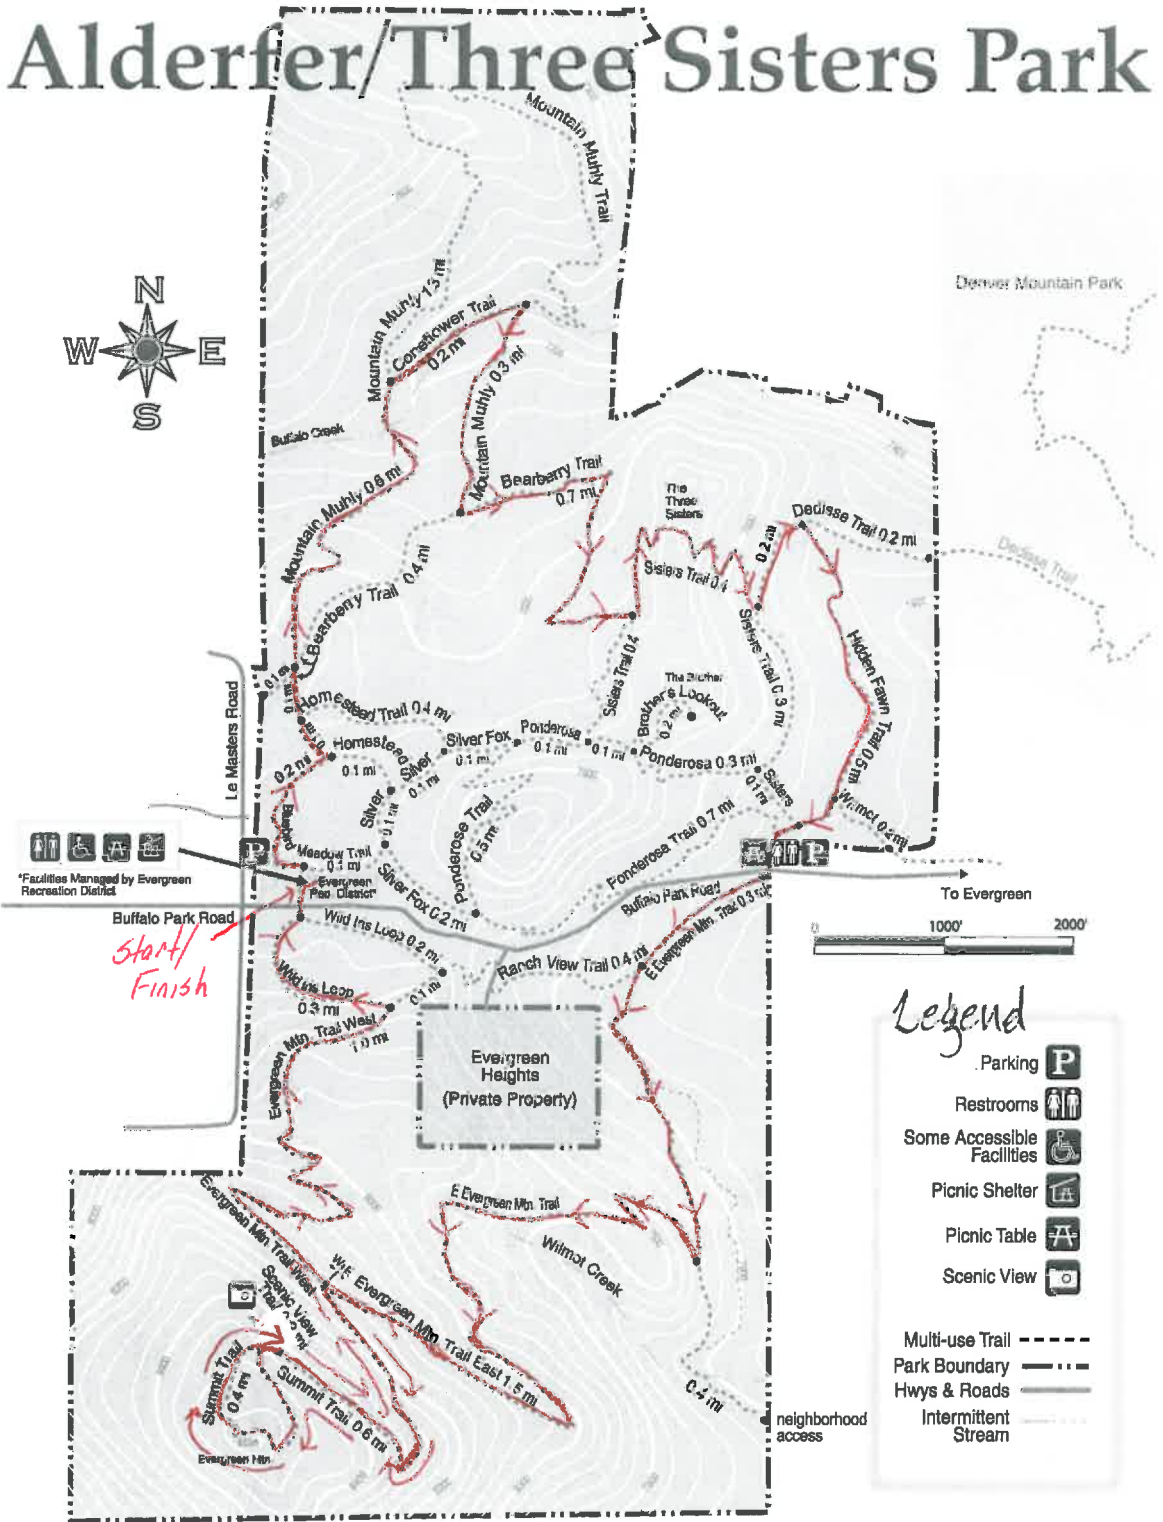

# Alderfer/Three Sisters Park

*Start/Finish*

*Evergreen Mountain  
≈ 15 K*