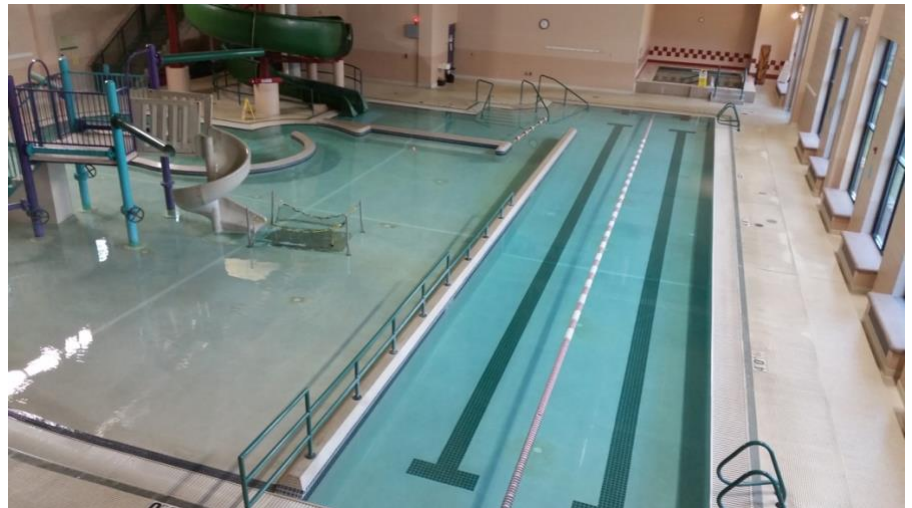

BUCHANAN PARK (BPRC) & WULF (WRC) RECREATION CENTERS

Aquatics Schedule

Schedule is also online at:
evergreenrecreation.com

BPRC Leisure/Play Pool/Lap Lanes Schedule subject to change without notice.

Pool Hours	MONDAY	TUESDAY	WEDNESDAY	THURSDAY	FRIDAY	SATURDAY	SUNDAY
	5:30am - 7pm	5:30am-7pm	5:30am - 7pm	5:30am - 7pm	5:30am - 7pm	7am-2pm	Closed

All BPRC pool usage is by reservation only.
Online reservation required for lap lanes, vortex, hot tub and family swim.

Aqua Exercise Class Schedule

DAY/TIME	MONDAY	TUESDAY	WEDNESDAY	THURSDAY	FRIDAY	SATURDAY	SUNDAY
8:00AM					Water Aerobics (WRC) 8-9:00 am Marilyn		
8:15AM							
8:30AM	Aqua Moves (BPRC) 8:30-9:15 am Marilyn		Aqua Moves (BPRC) 8:30-9:15 am Marilyn				
9:30AM					Deep Water* (WRC) 9:15-10:15 am Marilyn		